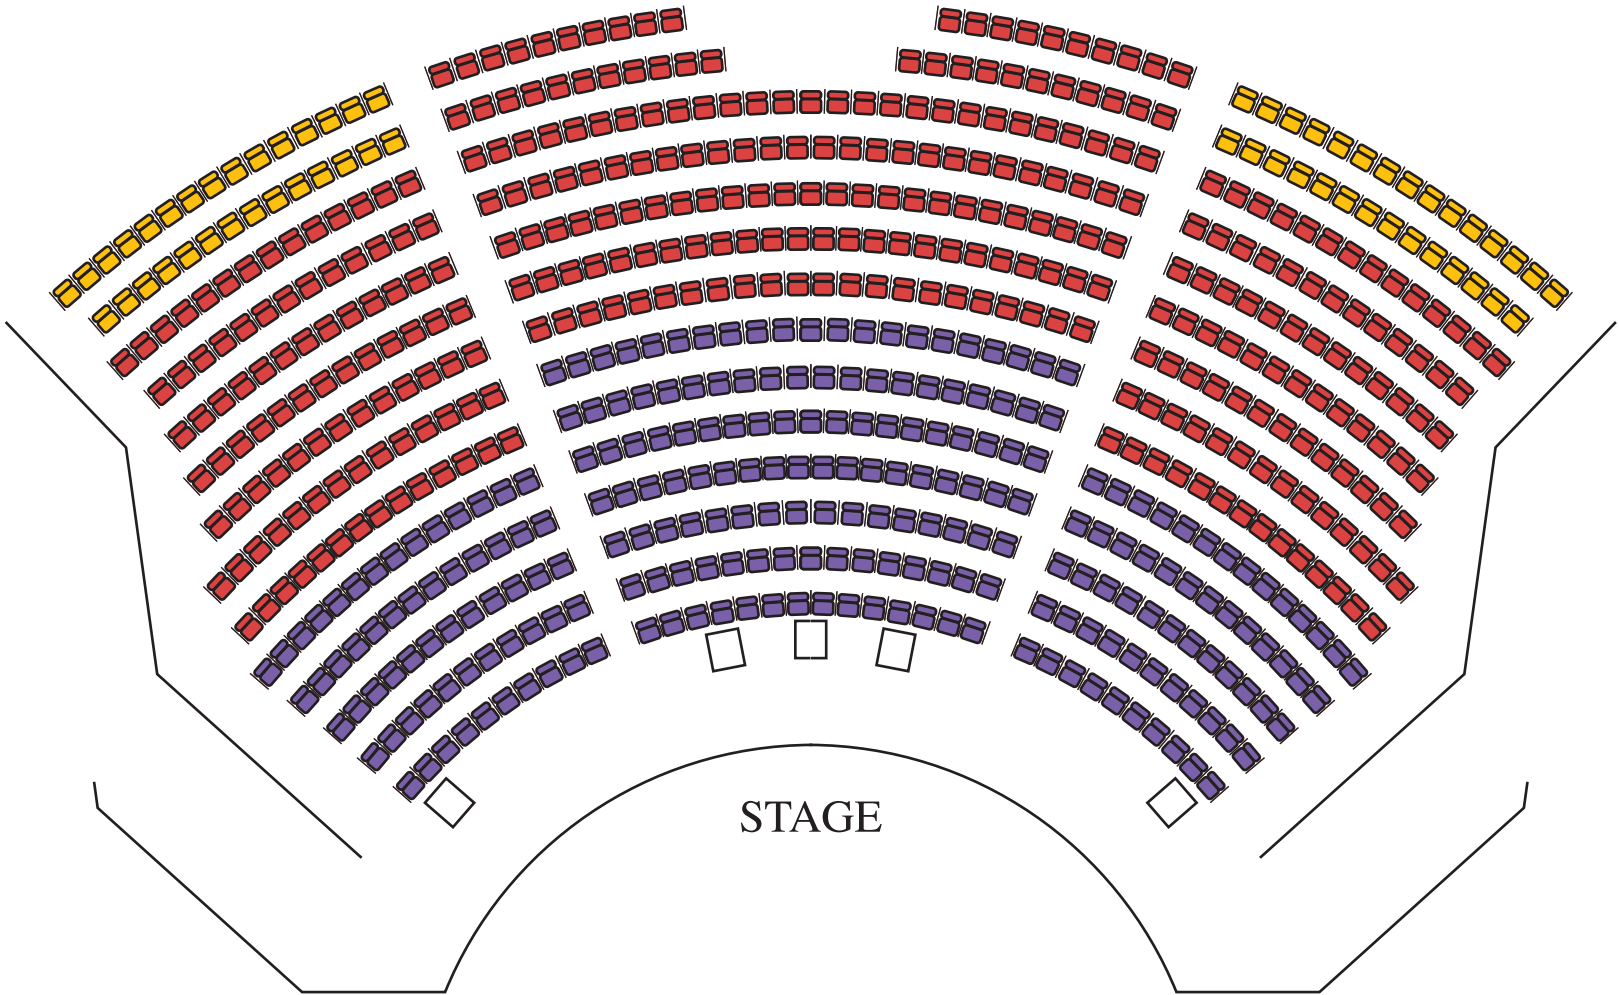

MAUI THEATRE

SEATING CHART

-  VIP/Dinner Package Seating
-  Premium Seating
-  Standard Seating